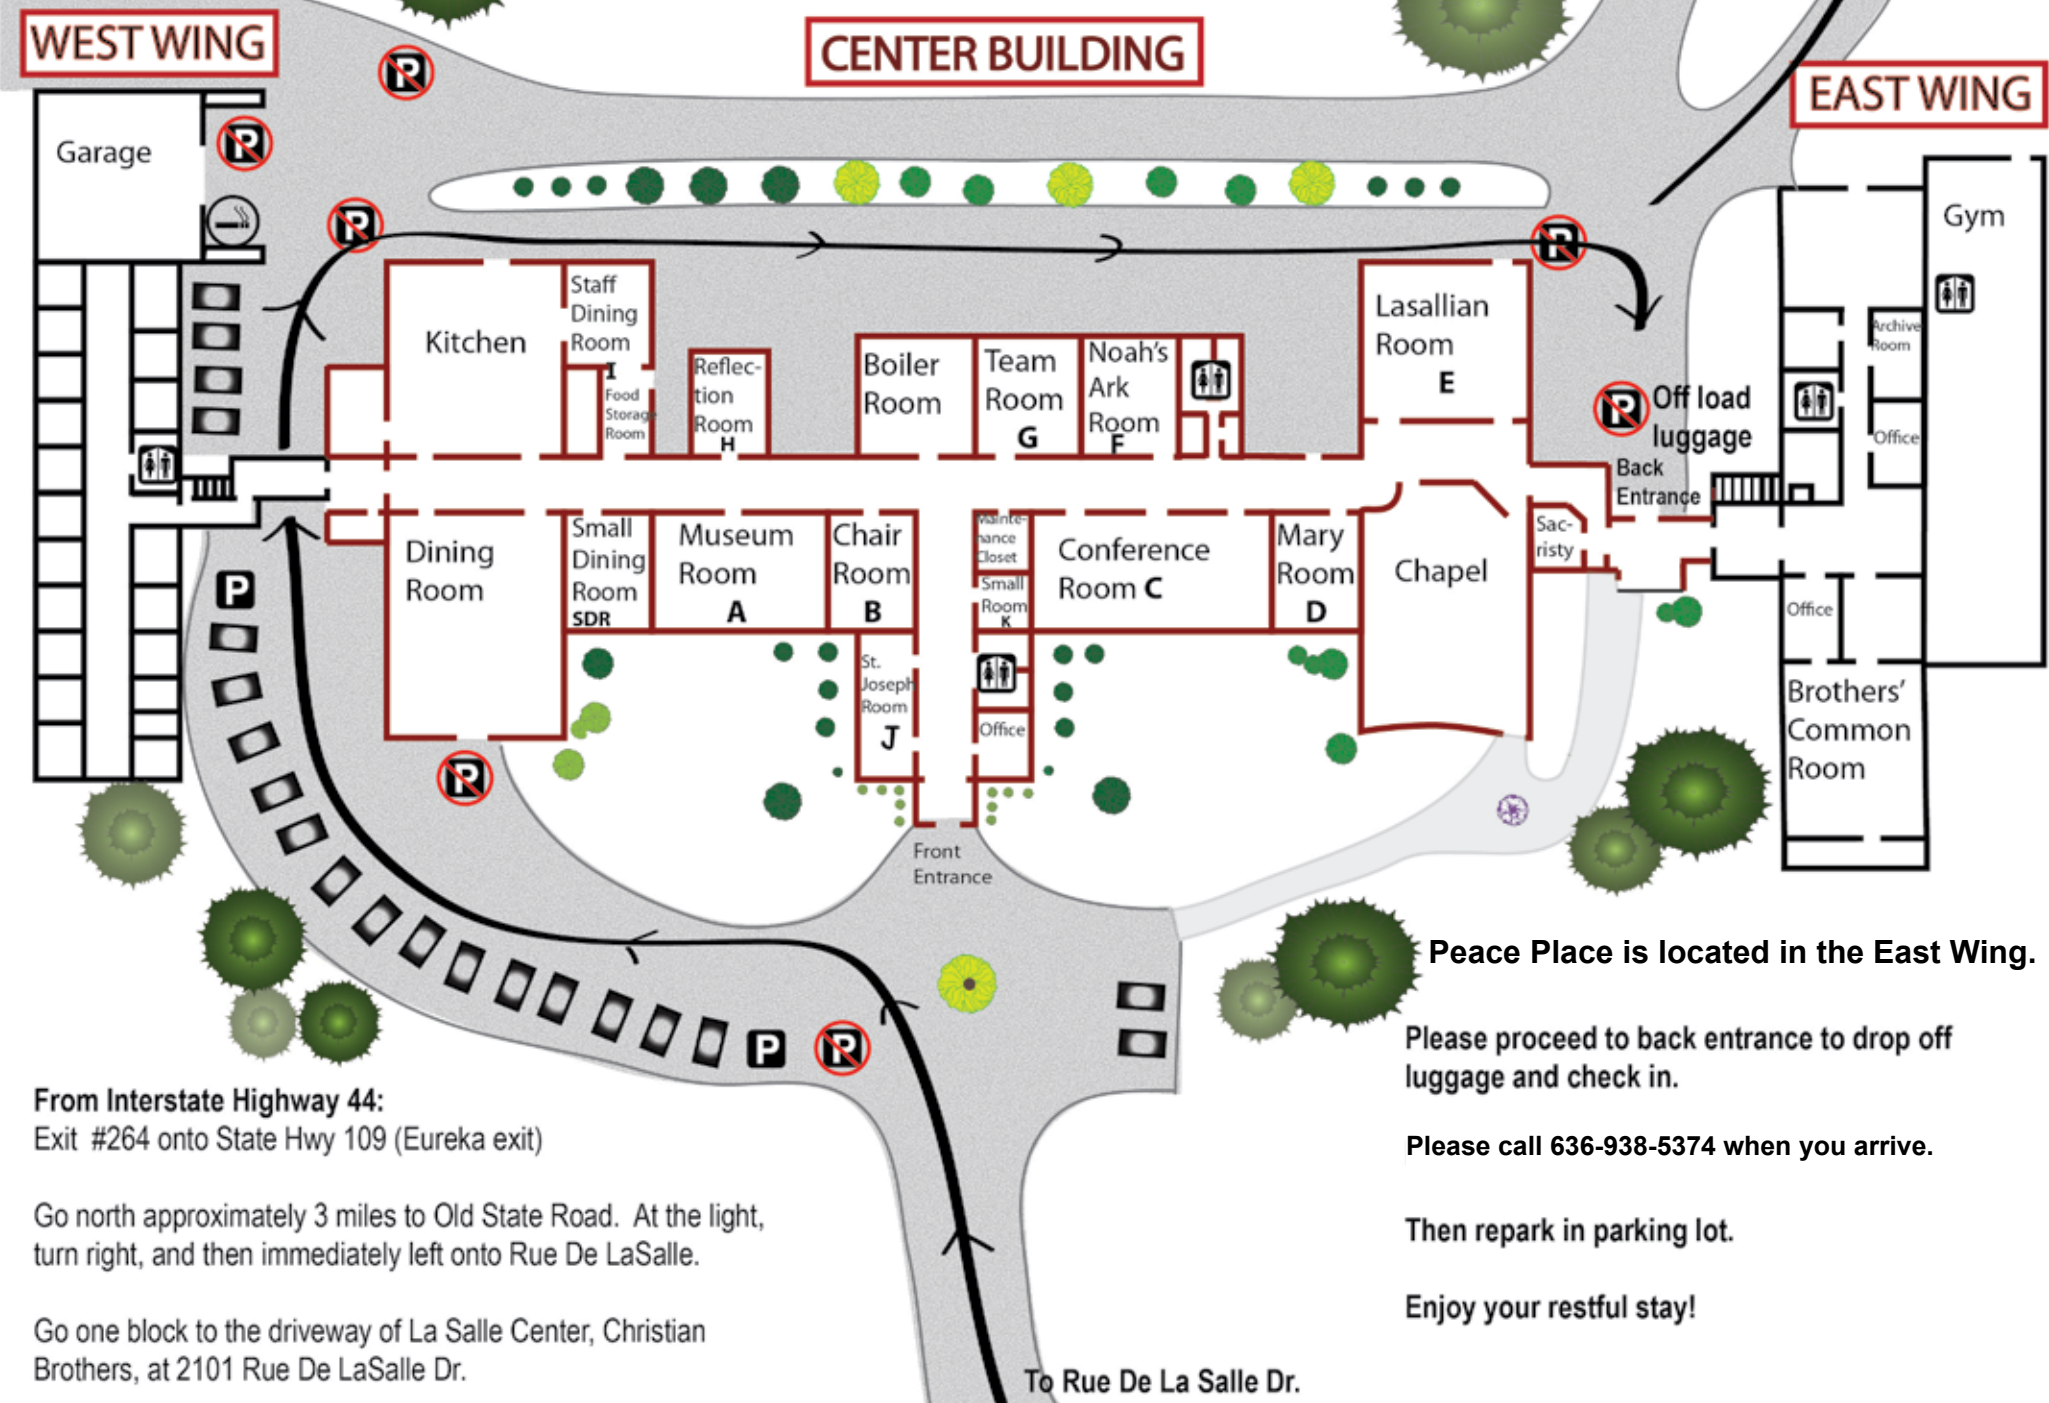

La Salle Retreat Center

From Interstate Highway 44:
Exit #264 onto State Hwy 109 (Eureka exit)

Go north approximately 3 miles to Old State Road. At the light,
turn right, and then immediately left onto Rue De LaSalle.

Go one block to the driveway of La Salle Center, Christian
Brothers, at 2101 Rue De LaSalle Dr.

Peace Place is located in the East Wing.

Please proceed to back entrance to drop off
luggage and check in.

Please call 636-938-5374 when you arrive.

Then repark in parking lot.

Enjoy your restful stay!

To Rue De La Salle Dr.